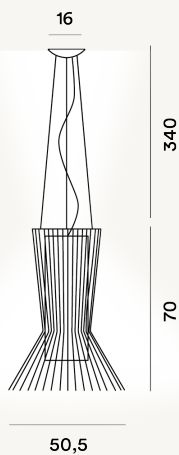

ALLEGRETTO VIVACE SUSPENSION PTL

DIMENSIONE

70 x 51 x 51

COLORE

Copper

CERTIFICAZIONI

PESO

Net kg 9.1

MATERIALE

Lacquered aluminium and chromed metal

CAVO

Transparent

SORGENTE LUMINOSA

Bulb not included E27 PAR 2x100W Max ON-OFF